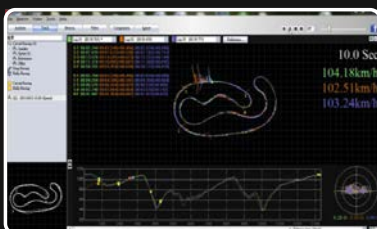

最多三圈重疊比較和圖形分析