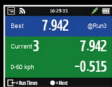

GPS Lap Timer **Color**

Unleashed the Speed

Advance your Racing performance

GPS Lap Timer **Color**

LT-Q6000

eXtreme 10Hz GPS Racing system to log 10 times per second
Real-time measure and display racing performance accurately

- Drag Racing
- Circuit Racing
- Real-time Comparison
- G-force meter
- Trip Computer
- Racing On The Go
- Auto Start Trigger

Features

- Real-time record and analyze diversified Racing tracks
- Large 2.4" Color display and compare multiple laps and splits
- eXtreme 10Hz recording excellent for highly accurate measurement
- Diversified Drag Race modes selected by speed/distance and kph/mph
- Flexible Circuit Race selected by Lap with splits or Simple Lap
- G-force plots and Start-Run auto trigger
- Smart speedometer to show real-time speed information
- 2GB Large memory to instantly retrieve and review History database
- Stand alone device without hassle setting-up
- On-Device created to User track, and QRacing Sync to Shared track

Display Screen:

Main Screen

Real-time Drag Race

Real-time Circuit Race

Lap	Full	diff
Opt	21.808	-3.168
1	35.050	+10.274
2	38.624	+13.847
3	24.776	BEST

Lap Times comparison

Sun	Mon	Tue	Wed	Thu	Fri	Sat
						1
2	3	4	5	6	7	8
9	10	11	12	13	14	15
16	17	18	19	20	21	22
23	24	25	26	27	28	29
30	31					

Easy to access
History records

GPS Speedometer

GPS Lap Timer **Color**

Be faster for your race

Track performance analysis Software
Excellent performing Diversified Racing tracks
Precisely improve your Racing performance