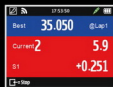

GPS Lap Timer **Color**

Unleashed the Speed

Advance your Racing performance

GPS Lap Timer **Color**

LT-Q6000

eXtreme 10Hz GPS Racing system to log 10 times per second
Real-time measure and display racing performance accurately

- Drag Racing
- Circuit Racing
- Real-time Comparison
- G-force meter
- Trip Computer
- Racing On The Go
- Auto Start Trigger

Features

- Real-time record and analyze diversified Racing tracks
- Large 2.4" Color display and compare multiple laps and splits
- eXtreme 10Hz recording excellent for highly accurate measurement
- Diversified Drag Race modes selected by speed/distance and kph/mph
- Flexible Circuit Race selected by Lap with splits or Simple Lap
- G-force plots and Start-Run auto trigger
- Smart speedometer to show real-time speed information
- 2GB Large memory to instantly retrieve and review History database
- Stand alone device without hassle setting-up
- On-Device created to User track, and QRacing Sync to Shared track

Display Screen:

Main Screen

Real-time Drag Race

Real-time Circuit Race

Lap	Full	diff
Opt	21.808	-3.168
1	35.050	+10.274
2	38.624	+13.847
3	24.776	BEST

Lap Times comparison

Sun	Mon	Tue	Wed	Thu	Fri	Sat
						1
2	3	4	5	6	7	8
9	10	11	12	13	14	15
16	17	18	19	20	21	22
23	24	25	26	27	28	29
30	31					