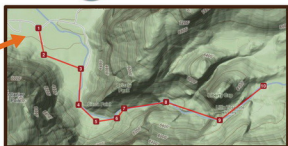

Triple Software Included

Route Guider

Pre-plan your route in QPlanner software and upload to device for navigating

Live LCD Display Demo

Route Mode
Guide to Point 1
Estimated Time of Arrival = 16:23
Distance = 0.83 km
Direction = East

Route 1
Total points: 10
Total Distance: 5.3km

Features:

1.8" large display	Calories view	25hrs Battery life 25hrs	Multi purpose Sport/Log/Guider
Google Earth Integration	42,496 waypoints	Triple Software	Waterproof IPX-7